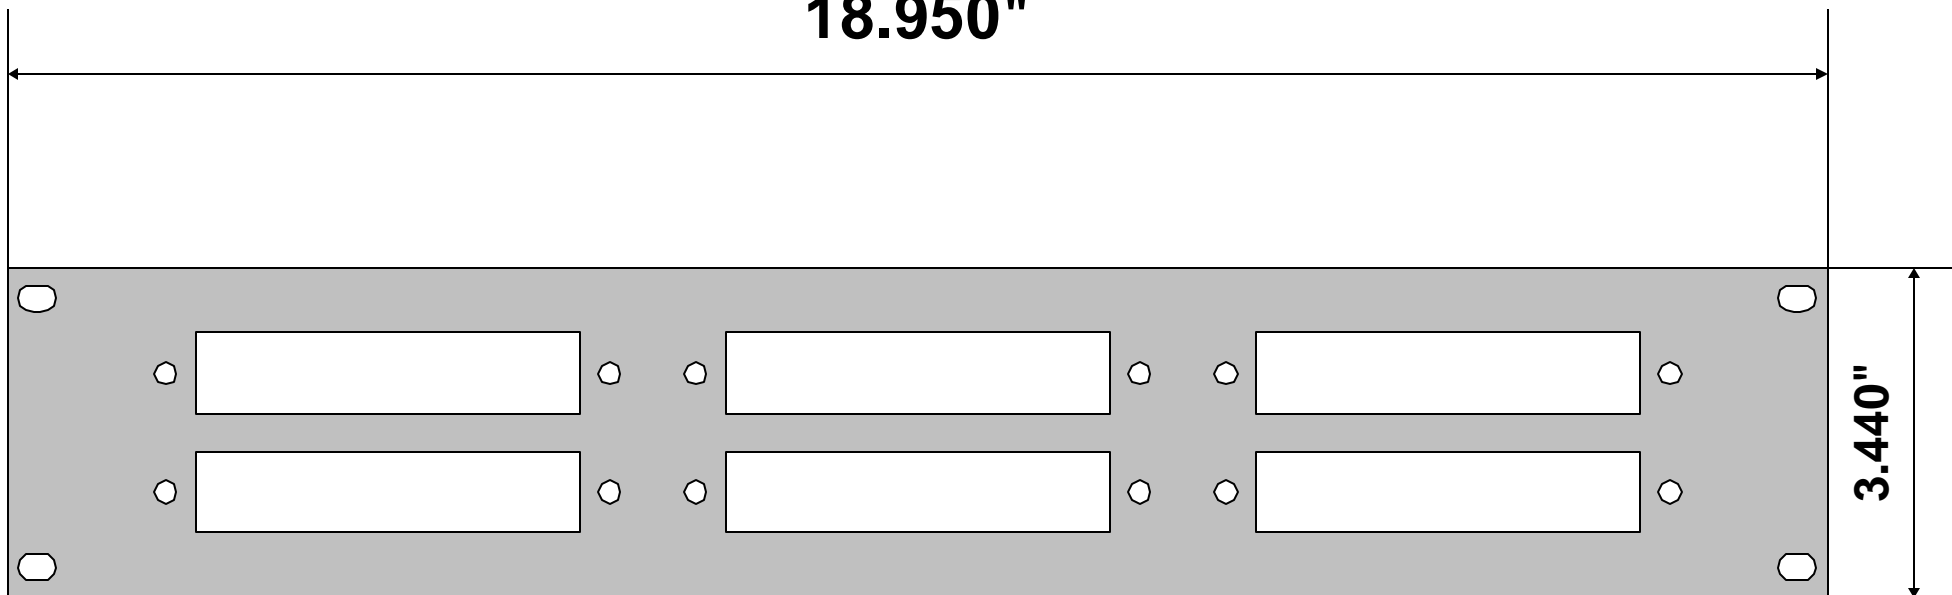

**LuxLink  
Model RMP-2000  
2U Rack Mounting Panel**

**18.950"**

**3.440"**